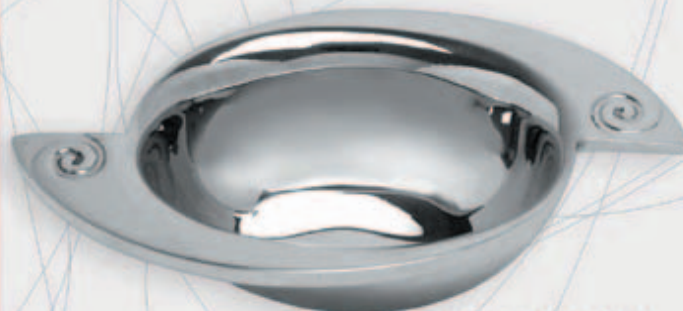

**KITCHEN TOWEL HOLDERS**  
From top to bottom:  
Wave (18KTH-wv)  
Woman (18KTH-wn)

**WASABI BOWL SMALL**  
Woman In Tub 18WBS-wit 10x9x2cm

**WASABI BOWL MEDIUM**  
Ramblas 18WBM-ra 9.95x2.7cm

**OVAL BOWL SMALL**  
Dot (18OVS-dt) 12x7.2x3cm.

**OVAL BOWL SMALL**  
Coil 18OVS-cl 12.4x7.9x3cm

CaRRoL BoYeS

WASABI BOWL  
MEDIUM Moghul  
18WBM-mg 9.5x3.2cm.

SOAP DISH  
Man QSO-mn  
13x10x4.5cm

SOAP DISH  
Odyssey  
QSO-od  
12.7x10.5x2.7cm

ICE BUCKET  
Icarus QIB-ic  
Ø14 x 19cm(h).

BOWL RECTANGULAR SMALL  
Upwardly Mobile QBSR-upm  
14.5x6(h)cm