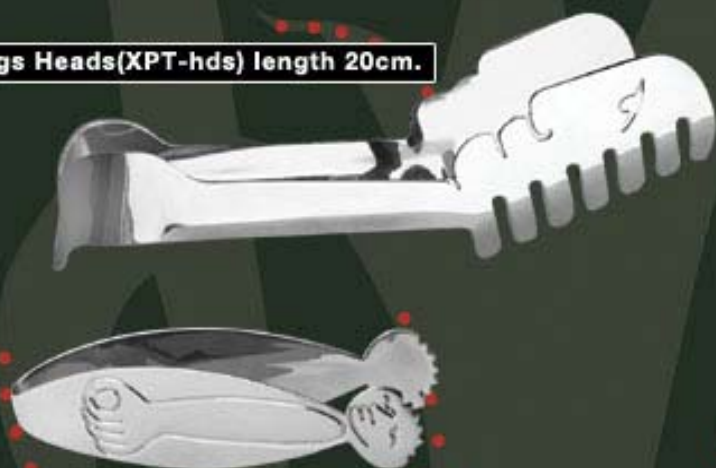

CaRRoL BoYeS

Newsletter 37

Stainless Steel

Salad Servers Small length 23cm

Pluto(18SSM-pl)

Soho(18SSM-sh)

Woman(18SSM-wn)

Classic(18SSM-cla)

Teapot Large Man(QTPL-mn) 12.5cm(h) x Ø29.6cm.

Teapot Large Wave(QTPL-wv) 17.5(h) x Ø29.6cm

Pasta Tongs Heads(XPT-hds) length 20cm.

Sugar Tongs Small Get a Grip(18ST-gg) length 15cm.

Teapot Small Man(QTPS-mn) 9.5cm(h) x Ø17cm.

CaRRoL BoYeS

Newsletter 37

Pewter

Jam Board set 2 Woman (JB2-wn)
17cm(h) base 15cm x 6cm.

Jam Board set 2 Soviet (JB2-sv) also available in Wave (JB2-wv)
17cm(h) base 15cm x 6cm.

Tot Measure Sumo (TM-su)
11.3cm(l) x 10.3cm(w) x 4.4cm(h)

Jam Board set 4 Wave (JB-wv) also available in Soviet (JB-sv) and Woman (JB-wn)
17cm(h) base 12.5cm x 12.5cm.

Honey Scoop Man (HS-mn)
Wave (HS-wv) length 15cm.

Stilton Cheese Scoop Man (SCS-mn)
Wave (SCS-wv) length 17cm.