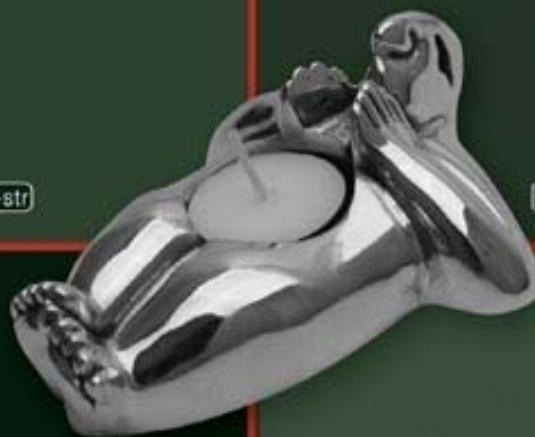

CaRRoL BoYeS

Newsletter 36

Pewter

Candle Stick Stretch - CA-str

Herb Bowl Climbing -HSB-clm

Herb Bowl What's Inside - HSB-wi

Herb Bowl Weave - HSB-we

Candle Holder Sumo - CA-su

Tea Light Gotcha - TEL-go

Tea Light Moghul - TEL-mg

Tea Lights Reclining TEL-rec

Spice Boat Viking - SPB-vk

Spice Boat Acrobat - SPB-ac