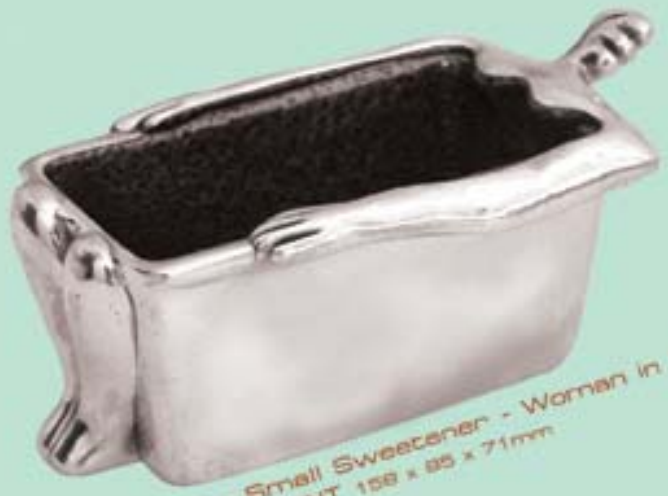

XBTM-TR
255 x 145mm
Bowl Triangular Medium Triad

Trough - Push and Pull XTRO-PP 420 x 115 x 125mm

Bowl Rectangular - Small Sweetener - Woman in Tub
XBRSW-WNT 158 x 85 x 71mm

Post Box XPO-MN 365 x 280 x 155mm