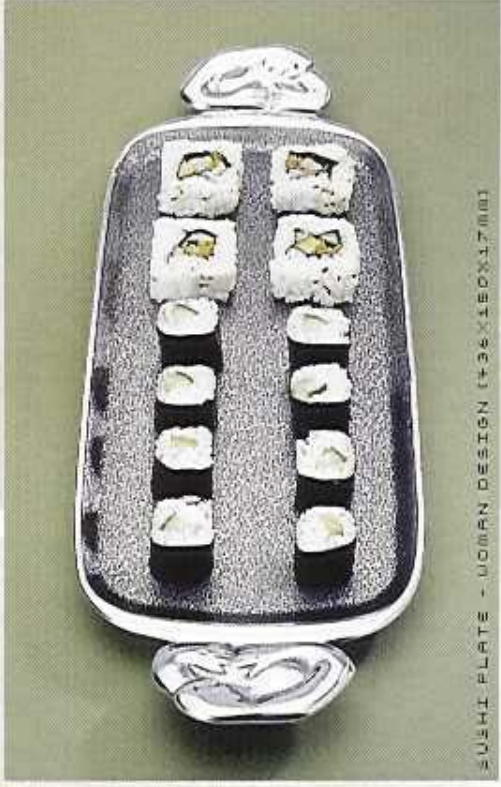

ENTRÉE DISH - OVAL/MO'BAN/MAN (171x104x23mm)

TRAY/XXOBTXXEETJ NASSAD NASSON - SLATT HIRNE

MILK JUG - ROUND MAN (140x96x117mm)  
SUGAR BOWL - SWIMMING MAN (105x52mm)

CIGAR ASHTRAY - MOBAN (133x61x23mm)

BUTTER DISH - MAN (28x47mm)

PLATE/XXOBTXXEETJ NASSAD NASSON - SLATT HIRNE

TAPE DISPENSER - LARGE KAVE (173x50x51mm)

NOODLE DISH - MAN (137x75mm)