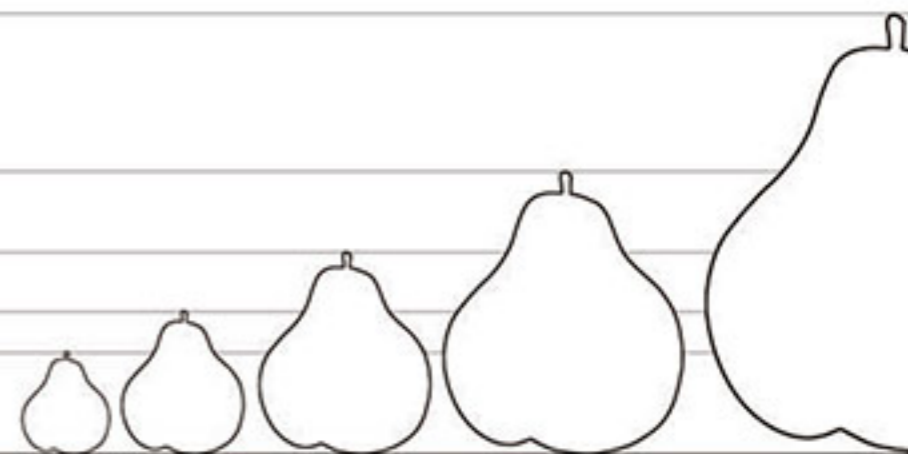

CORES
DA
TERRA
Cerâmica e Ferro

PEAR: silver / gold / bronze / graphite

giant: D 85 x H 95 cm

sculpture: D 57 x H 65 cm

super extra: D 36 x H 38 cm

extra: D 27 x H 29 cm

large: D 21 x H 23 cm

medium+: D 11 x H 12 cm

medium (6 pack): D 9,5 x H 10 cm

small (6 pack): D 8 x H 8 cm

mini (6 pack): D 5 x H 5 cm