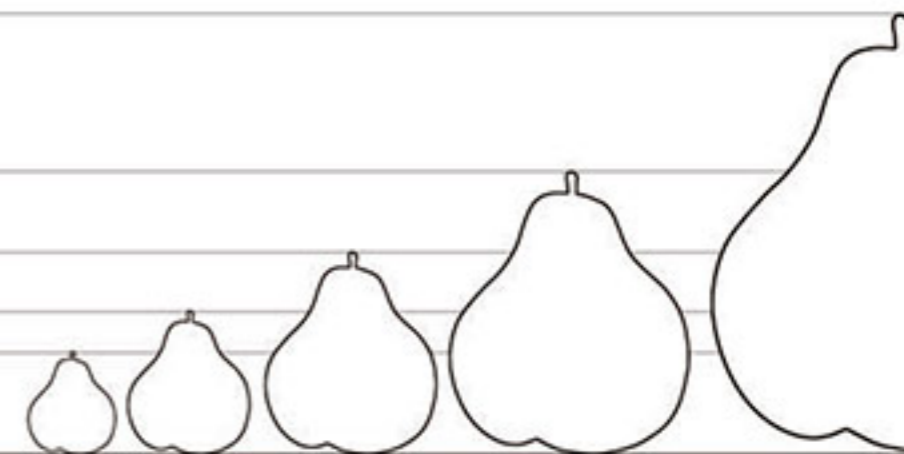

CORES  
DA  
TERRA  
Cerâmica e Ferro

PEAR: white / green / black

giant: D 85 x H 95 cm

sculpture: D 57 x H 65 cm

super extra: D 36 x H 38 cm

extra: D 27 x H 29 cm

large: D 21 x H 23 cm

medium+: D 11 x H 12 cm

medium (6 pack): D 9,5 x H 10 cm

small (6 pack): D 8 x H 8 cm

mini (6 pack): D 5 x H 5 cm